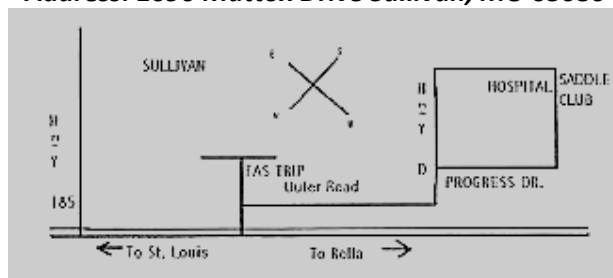

2020 FUN SHOWS

~~May 17th~~

October 4th
(Costume Class)

Start Time – 12 PM

1. Driving	12. Youth Barrels
2. Tiny Tot Leadline	13. Adult Barrels
3. Egg & Spoon	14. Speed & Action
4. Plug Race	15. Scurry Race
5. Pick-Up Race	16. Key Hole
6. Ribbon Race	17. Musical Sacks
7. Catalog Race	18. Ride A Buck
8. Pee Wee Flag	19. Pee Wee Poles
9. Youth Flag	20. Youth Poles
10. Adult Flag	21. Adult Poles
11. Pee Wee Barrels	

Ages as of January 1st

Tiny Tot: 7 & under   Pee Wee: 10 & under   Youth: 11-17   Adult: 18 & over

Gate Fee: $2.00
(Members & those 7 & under: Free)

Entry Fee: $8/Class or $15 Entire Show
$5.00/additional rider

Address: 1090 Mattox Drive Sullivan, MO 63080